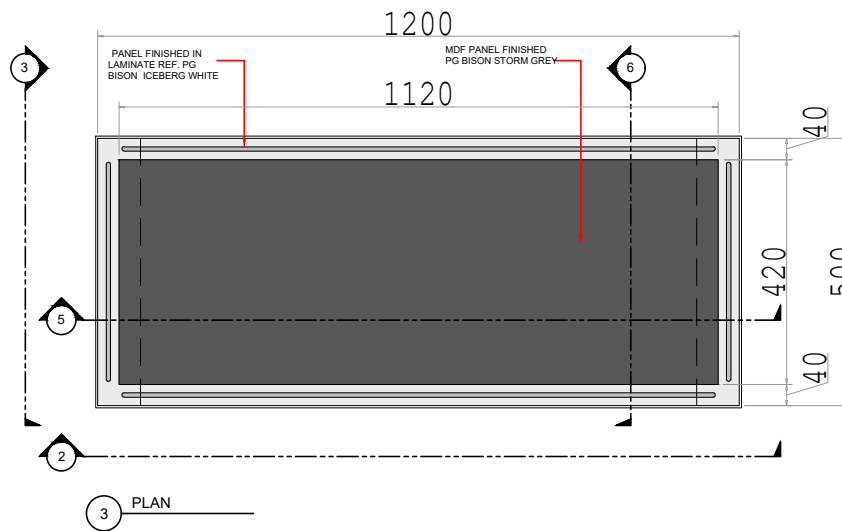

1-GP3

1-GP3 (1 UNIT)
GLOBAL PROMO NESTING TABLE

LIST OF MATERIAL & CODE

ITEM NUMBER	

WOODstyles

DOCUMENT CODE: WS-DS-SD-01
ISSUE DATE: JUNE 2016
REVISION DATE: MAY 2021

5		10	Client
4		9	
3		8	Project
2		7	
1	DSD-V1-RD- 12/10/2021	6	Title
N°	Date	Last revision titles	

DUF
DUF

Abuja, Duty Free

1-GP3

Drawn By	OBJ
Checked	---
Date	12/10/2021
Scale	--
Approved	Samir Bader

Drawing Number	
WS-DS-SD-DF-008	
Sheets No	Location No
2	