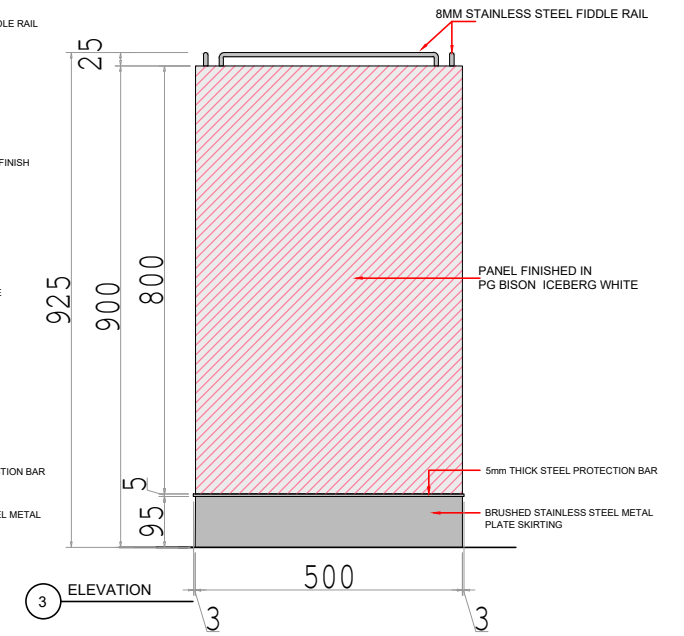

1-GP3

1-GP3 (1 UNIT)
GLOBAL PROMO NESTING TABLE

LIST OF MATERIAL & CODE

ITEM NUMBER	

WOODstyles

DOCUMENT CODE: WS-DS-SD-01
ISSUE DATE: JUNE 2016
REVISION DATE: MAY 2021

5		10	Client
4		9	
3		8	Project
2		7	
1	DSD-V1-RD- 12/10/2021	6	Title
N°	Date	Last revision titles	

DUF
DUF

Abuja, Duty Free

1-GP3

Drawn By	OBJ
Checked	---
Date	12/10/2021
Scale	--
Approved	Samir Bader

Drawing Number	
WS-DS-SD-DF-008	
Sheets No	Location No
2	