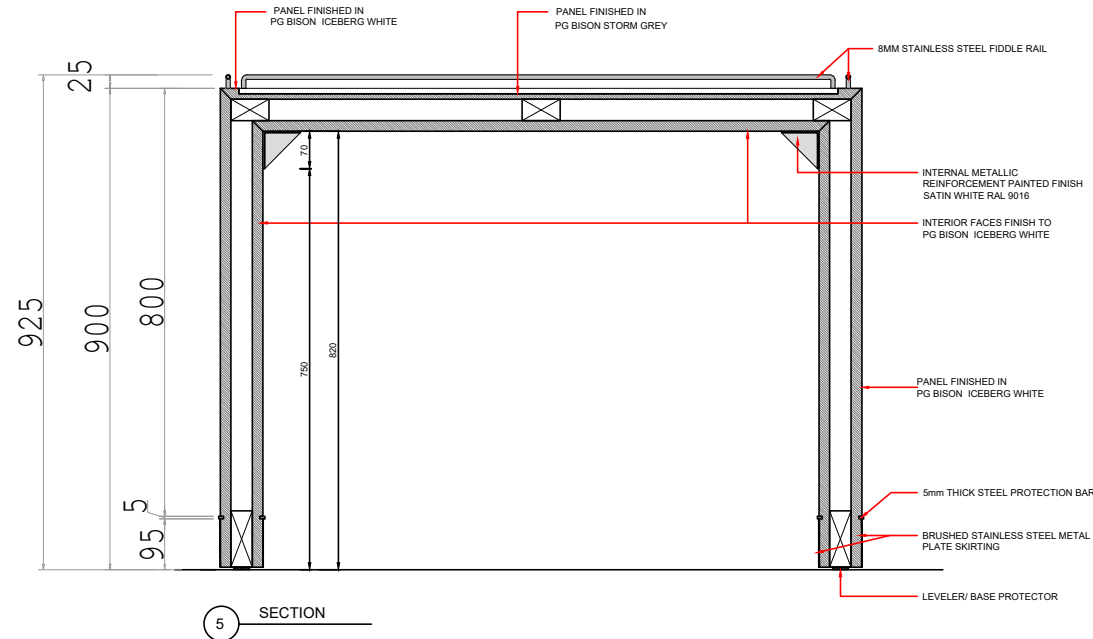

1-GP3

1-GP3 (1 UNIT)
GLOBAL PROMO NESTING TABLE

LIST OF MATERIAL & CODE

ITEM NUMBER	

WOODstyles

DOCUMENT CODE: WS-DS-SD-01
ISSUE DATE: JUNE 2016
REVISION DATE: MAY 2021

5		10	Client
4		9	
3		8	Project
2		7	
1	DSD-V1-RD- 12/10/2021	6	Title
N°	Date	Last revision titles	

DUF
DUF

Abuja, Duty Free

1-GP3

Drawn By	OBJ
Checked	---
Date	12/10/2021
Scale	--
Approved	Samir Bader

Drawing Number	
WS-DS-SD-DF-008	
Sheets No	Location No
2	