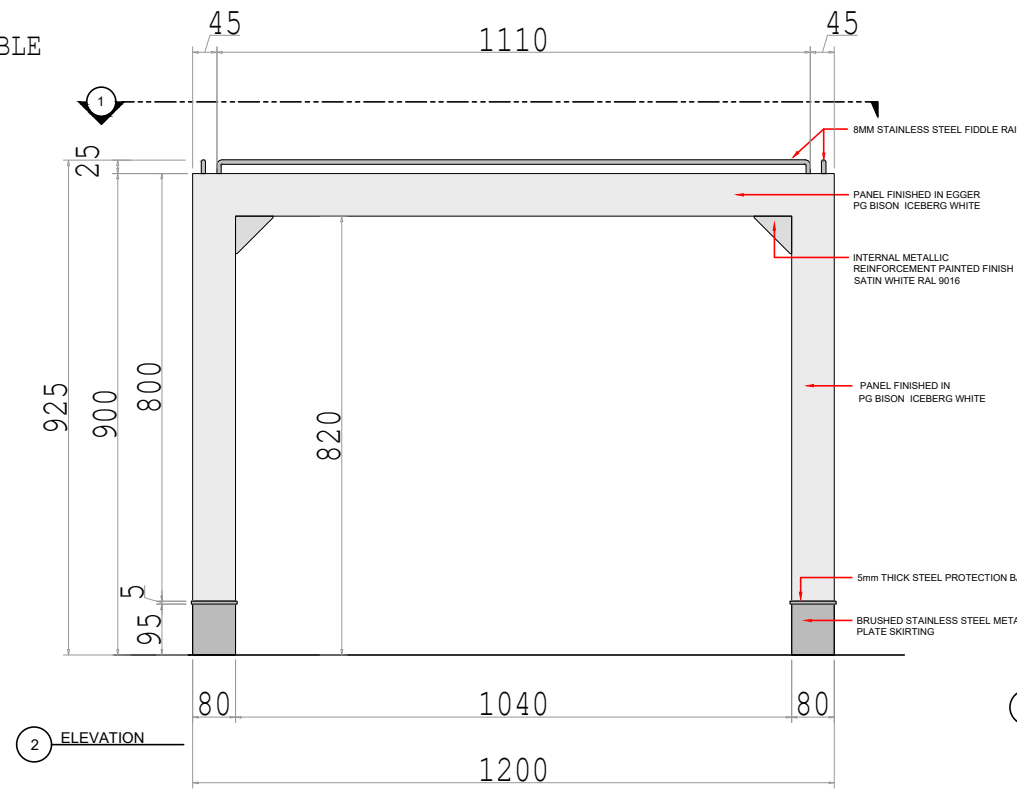

1-GP3

1-GP3 (1 UNIT)
GLOBAL PROMO NESTING TABLE

LIST OF MATERIAL & CODE

ITEM NUMBER	

WOODstyles

DOCUMENT CODE: WS-DS-SD-01
ISSUE DATE: JUNE 2016
REVISION DATE: MAY 2021

5		10	Client
4		9	
3		8	Project
2		7	
1	DSD-V1-RD- 12/10/2021	6	Title
N°	Date	Last revision titles	

DUF
DUF

Abuja, Duty Free

1-GP3

Drawn By	OBJ
Checked	---
Date	12/10/2021
Scale	--
Approved	Samir Bader

Drawing Number	
WS-DS-SD-DF-008	
Sheets No	Location No
2	