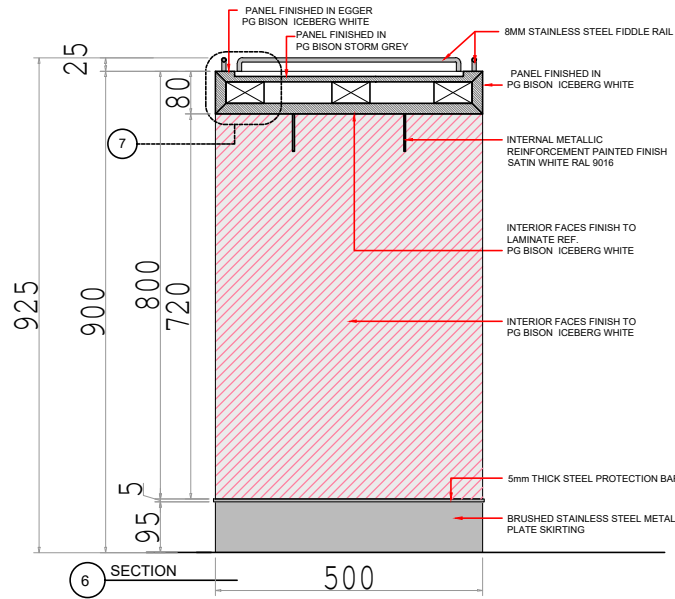

1-GP3

1-GP3 (1 UNIT)
GLOBAL PROMO NESTING TABLE

LIST OF MATERIAL & CODE

ITEM NUMBER	

WOODstyles

DOCUMENT CODE: WS-DS-SD-01
ISSUE DATE: JUNE 2016
REVISION DATE: MAY 2021

5		10	Client
4		9	
3		8	Project
2		7	
1	DSD-V1-RD- 12/10/2021	6	Title
N°	Date	Last revision titles	

DUF
DUF

Abuja, Duty Free

1-GP3

Drawn By	OBJ
Checked	---
Date	12/10/2021
Scale	--
Approved	Samir Bader

Drawing Number	
WS-DS-SD-DF-008	
Sheets No	Location No
2	